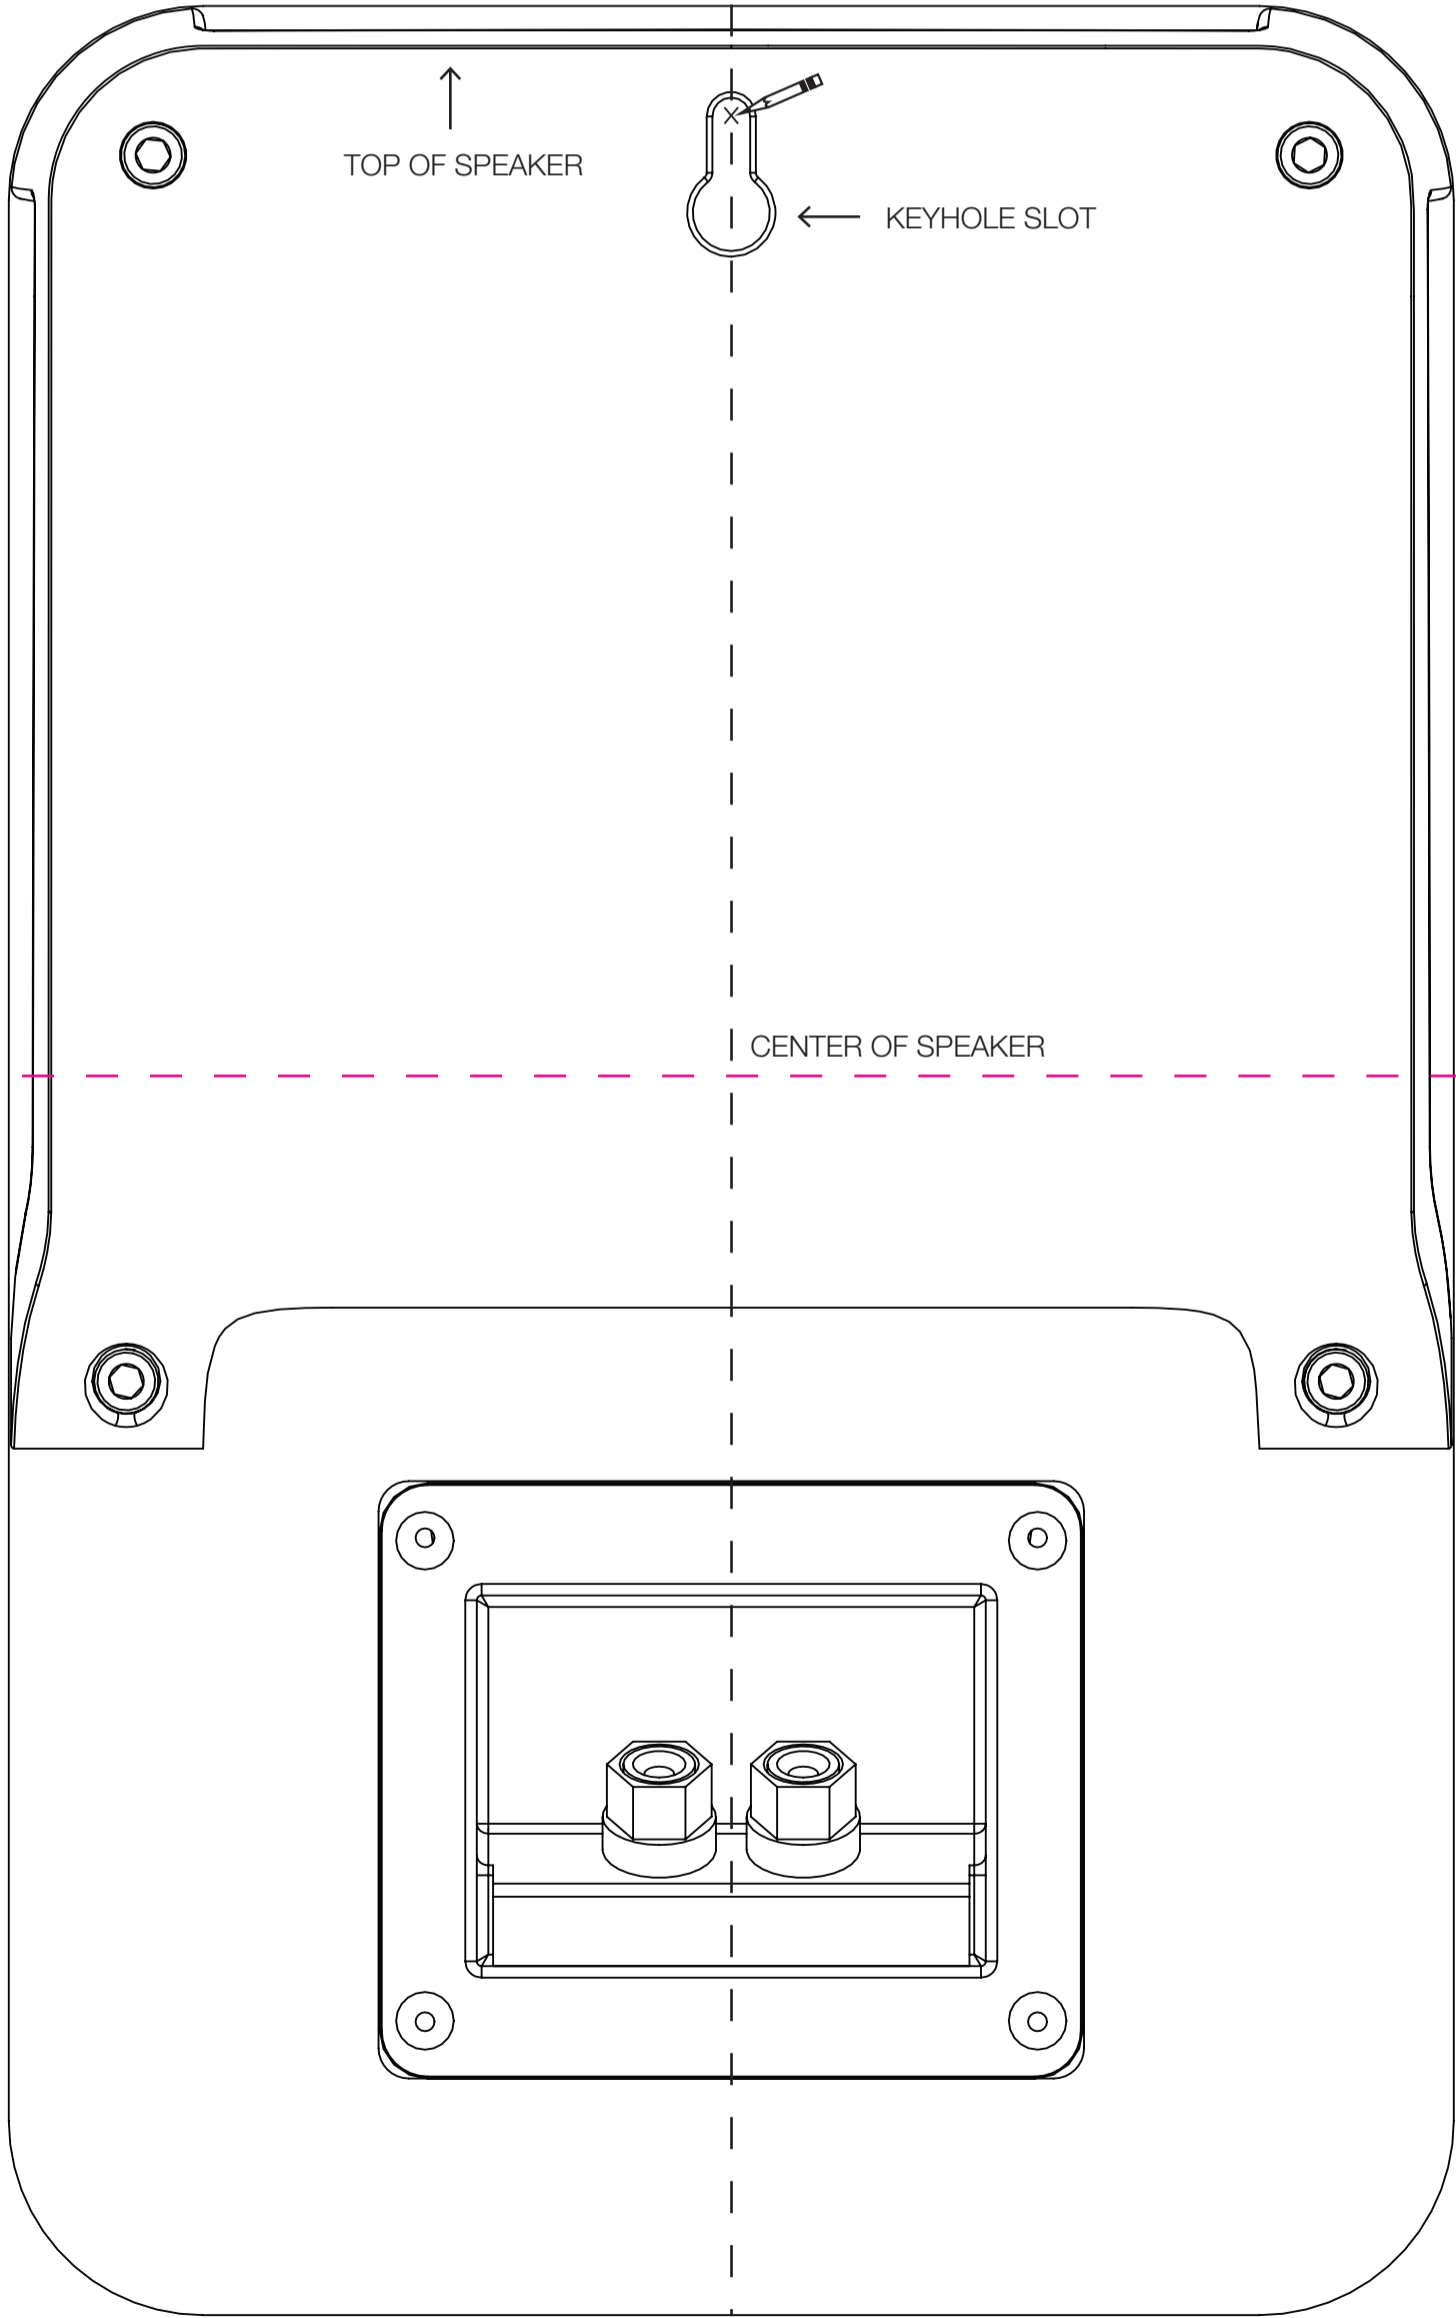

Template for Wall Mounting

Signature S15
American HiFi Bookshelf Speaker